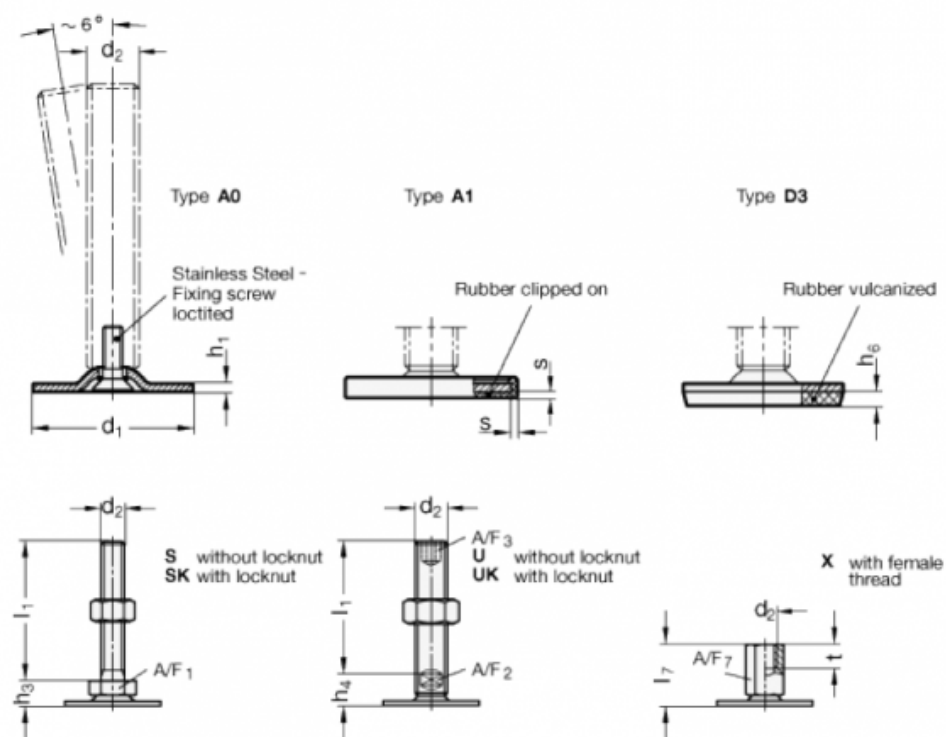

Article number: 204050M1050A1SK
 Description: E+G levelling foot
 GN 40-50-M10-50-A1-SK
 Note: SK With nut, External hexagon at the bottom

Measures

A/F1 = 17
 d1 = 50
 d2 = M10
 h1 = 2.5
 h3 = 11
 h6 =
 l1 = 50
 s = 1.5